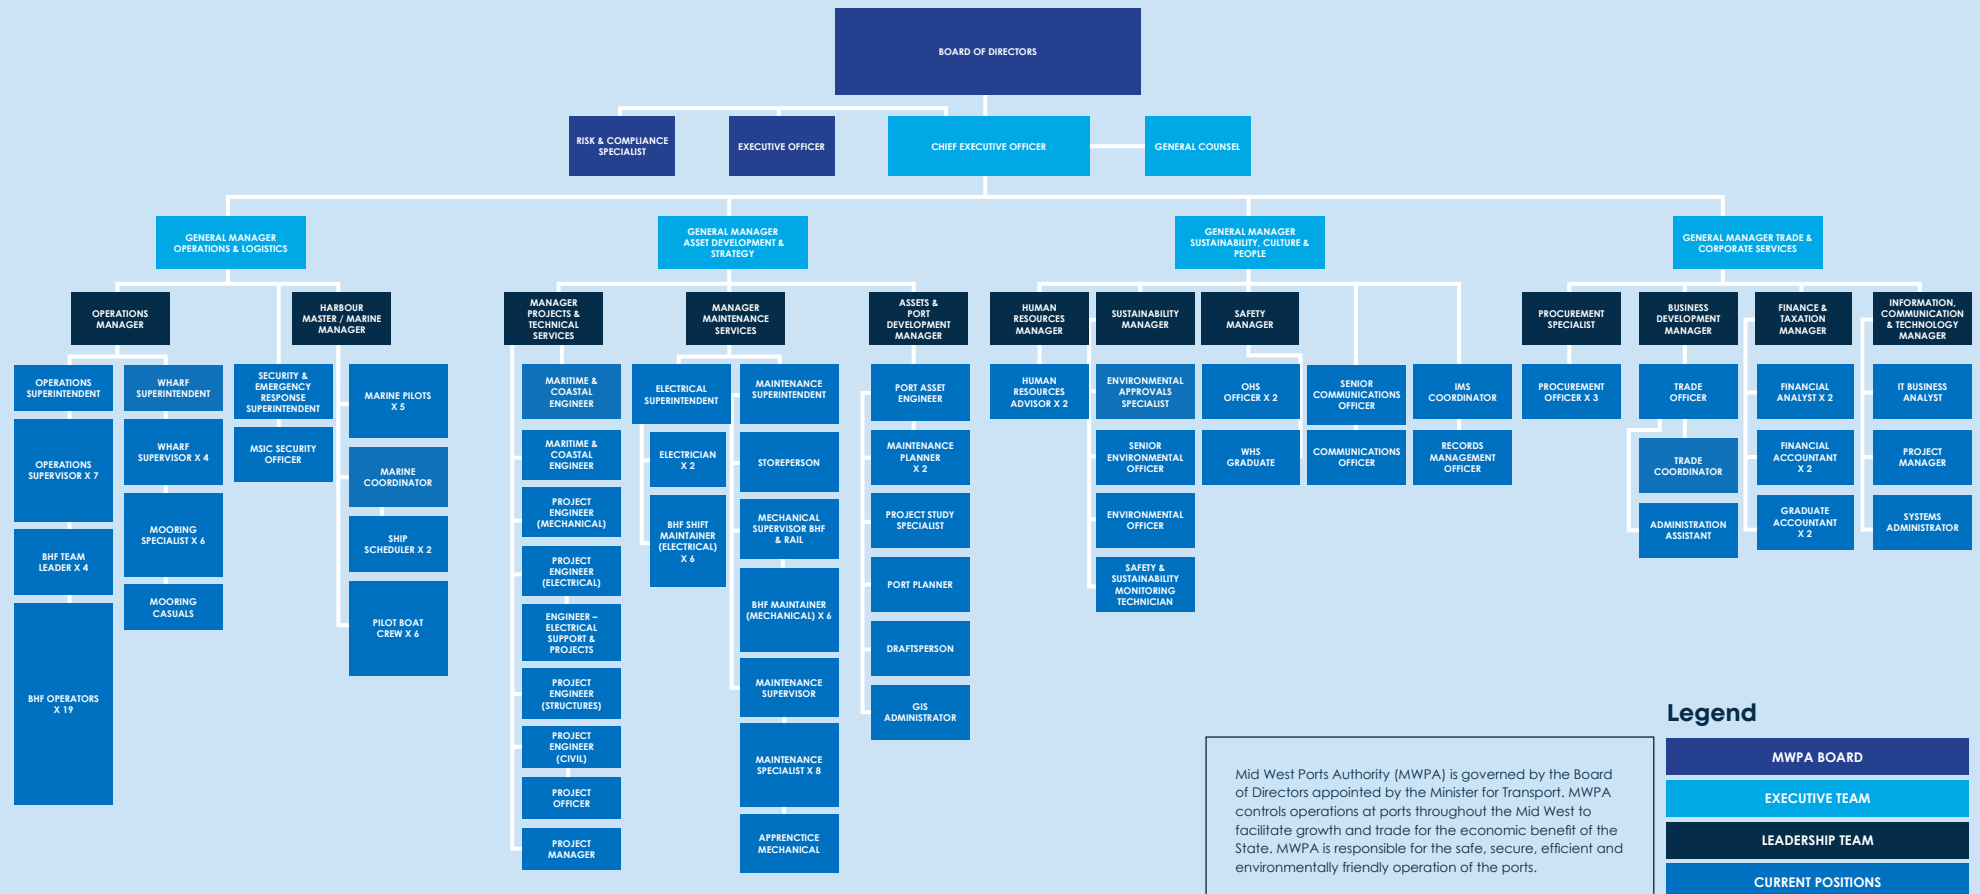

Organisational Chart

Mid West Ports Authority (MWPA) is governed by the Board of Directors appointed by the Minister for Transport. MWPA controls operations at ports throughout the Mid West to facilitate growth and trade for the economic benefit of the State. MWPA is responsible for the safe, secure, efficient and environmentally friendly operation of the ports.

Legend

Mid West Ports Authority (MWPA) is governed by the Board of Directors appointed by the Minister for Transport. MWPA controls operations at ports throughout the Mid West to facilitate growth and trade for the economic benefit of the State. MWPA is responsible for the safe, secure, efficient and environmentally friendly operation of the ports.

MWPA BOARD
EXECUTIVE TEAM
LEADERSHIP TEAM
CURRENT POSITIONS